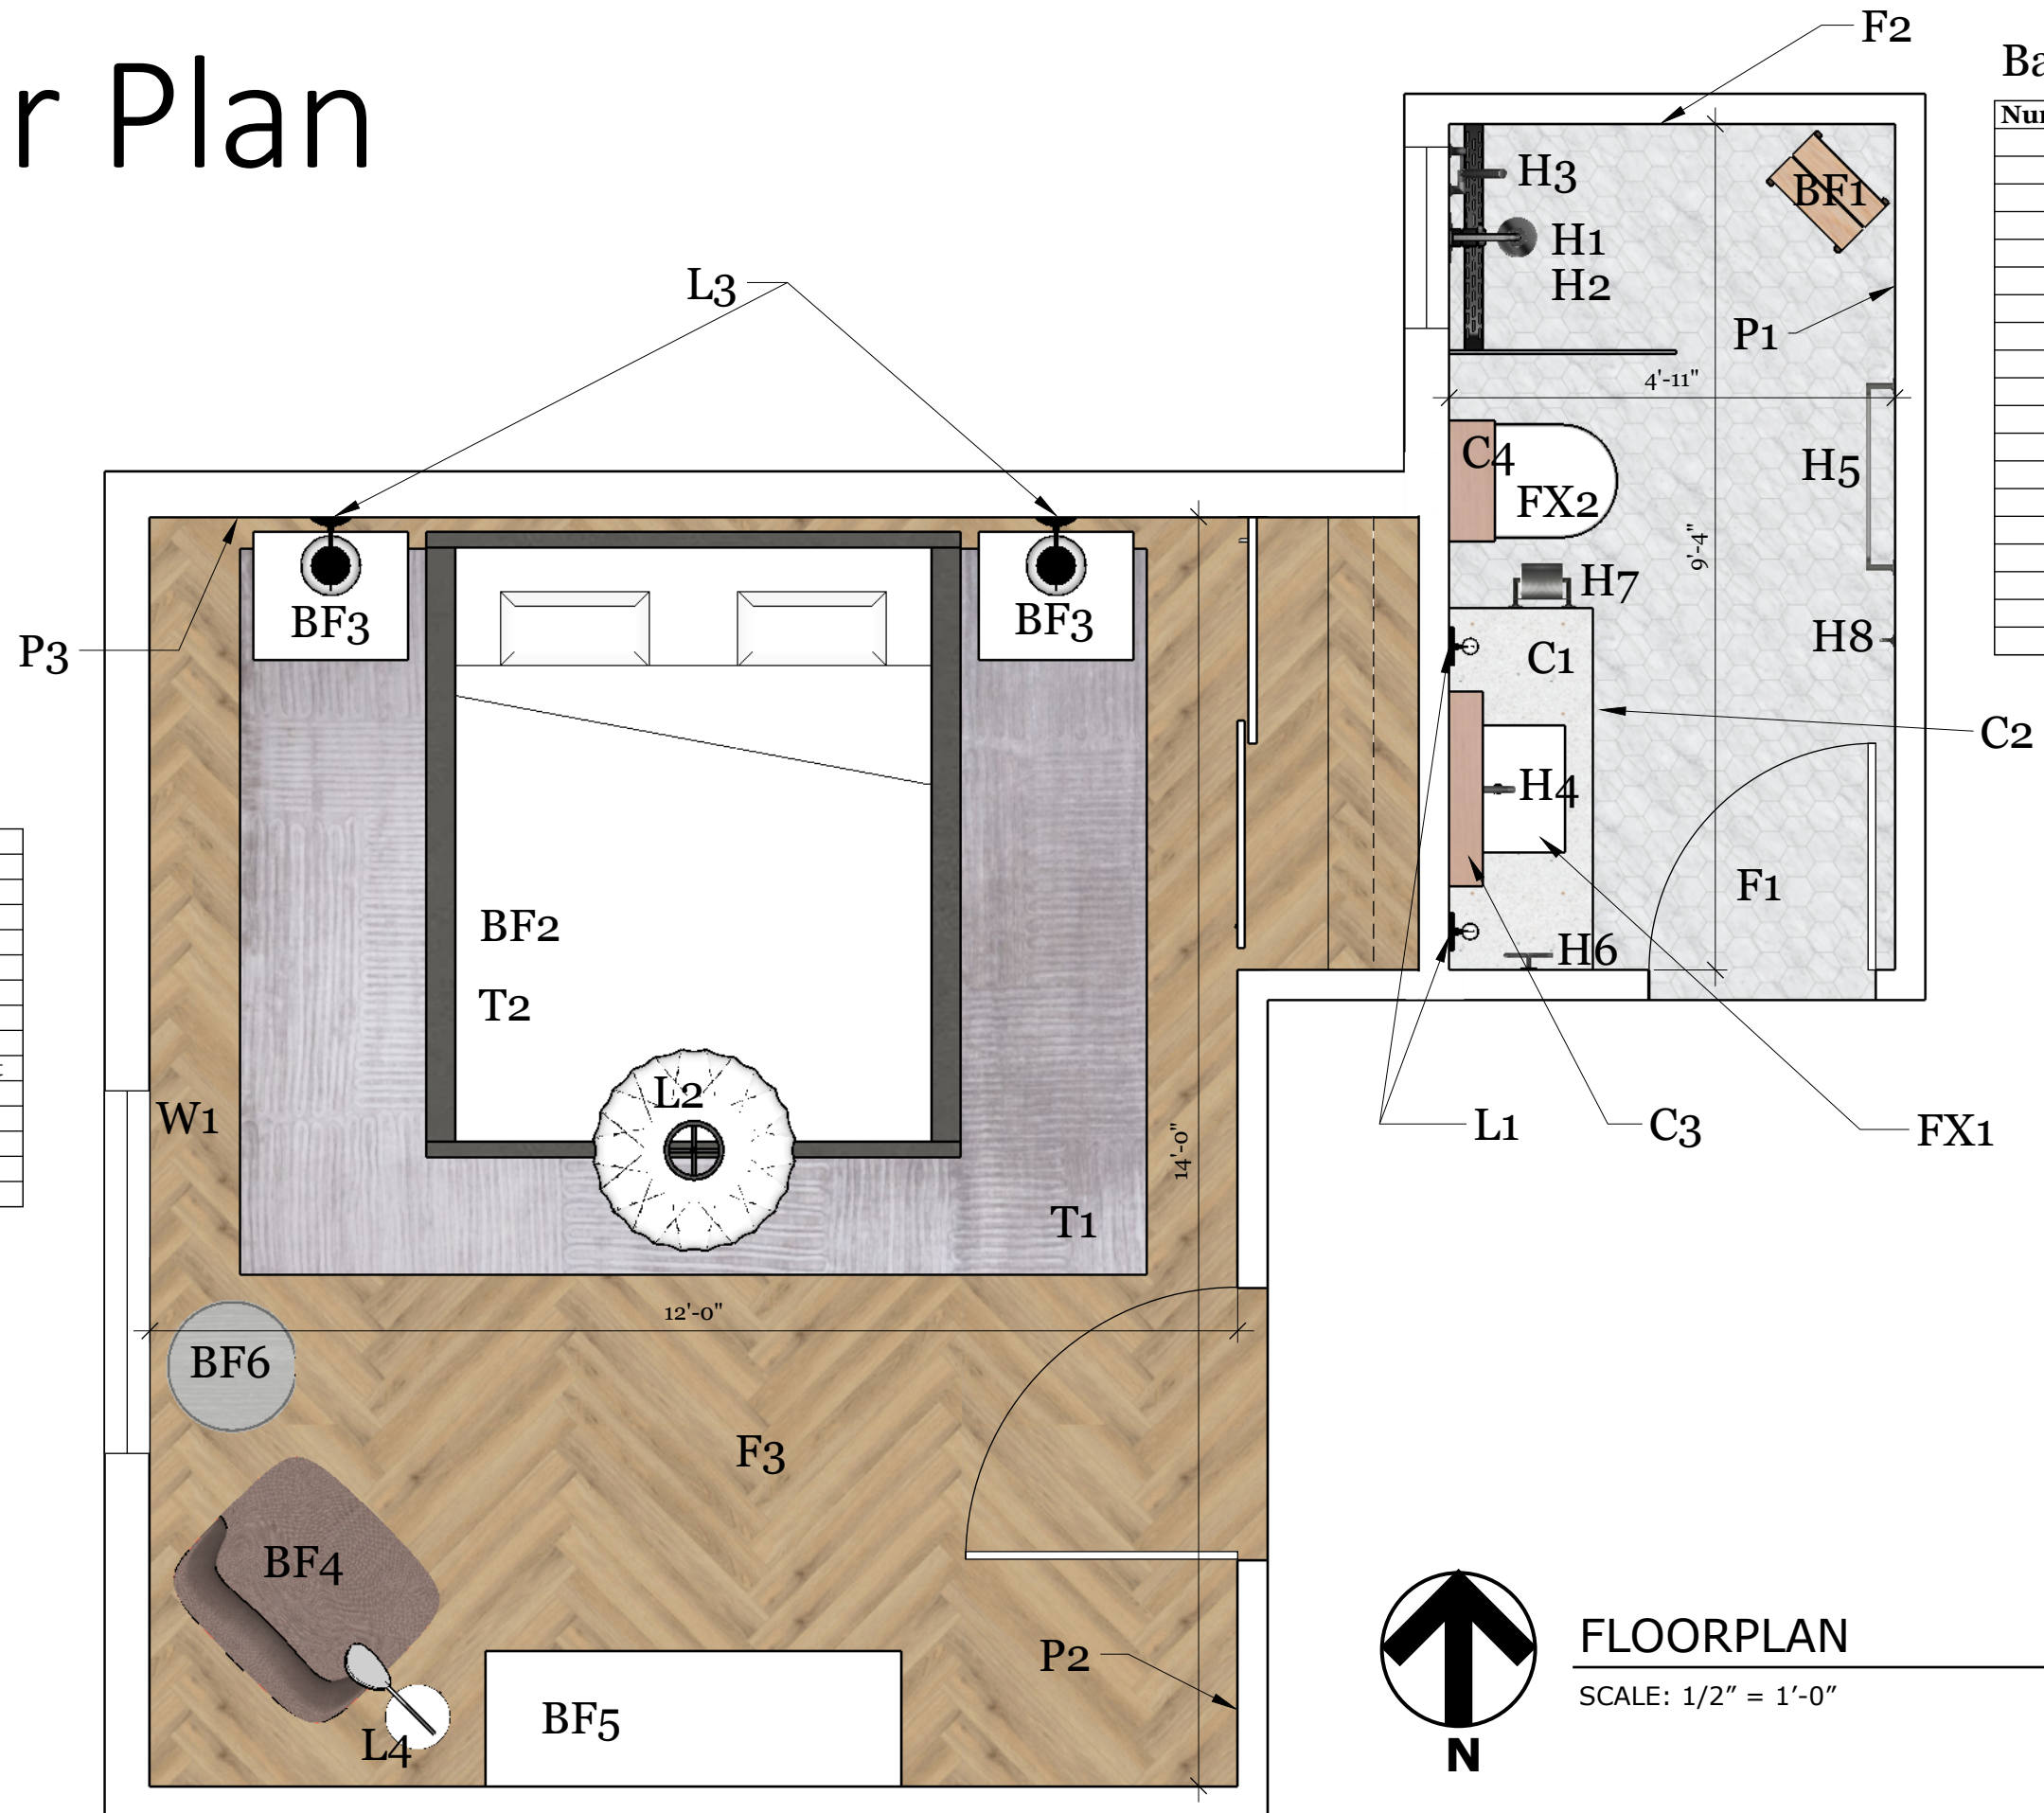

Floor Plan

Bedroom Legend

Number	Item
P2	Bedroom Wall Paint
P3	Bedroom Wallpaper
F3	Bedroom Floor
L2	Bedroom Lighting
L3	Bedroom Lighting
L4	Bedroom Lighting
T1	Bedroom Rug
T2	Bedroom Bedding
W1	Bedroom Window Treatment
BF2	Bedroom Bed
BF3	Bedroom Nightstands
BF4	Bedroom Chair
BF5	Bedroom Dresser
BF6	Bedroom Table

Bathroom Legend

Number	Item
P1	Bathroom Wall Paint
F1	Bathroom Floor Tile
F2	Bathroom Shower Wall Tile
L1	Bathroom Lighting
H1	Bathroom Shower Head
H2	Bathroom Shower Trim
H3	Bathroom Shower Hand Shower
H4	Bathroom Lavatory Faucet
H5	Bathroom Towel Bar
H6	Bathroom Towel Ring
H7	Bathroom Toilet Paper Holder
H8	Bathroom Robe Hook
C1	Bathroom Countertop
C2	Bathroom Vanity
C3	Bathroom Medicine Cabinet
C4	Bathroom Floating Shelves
FX1	Bathroom Lavatory
FX2	Bathroom Toilet
BF1	Bathroom Stool

FLOORPLAN

SCALE: 1/2" = 1'-0"

Bedroom Materials

Bathroom Materials

H1

F2

C1

L1